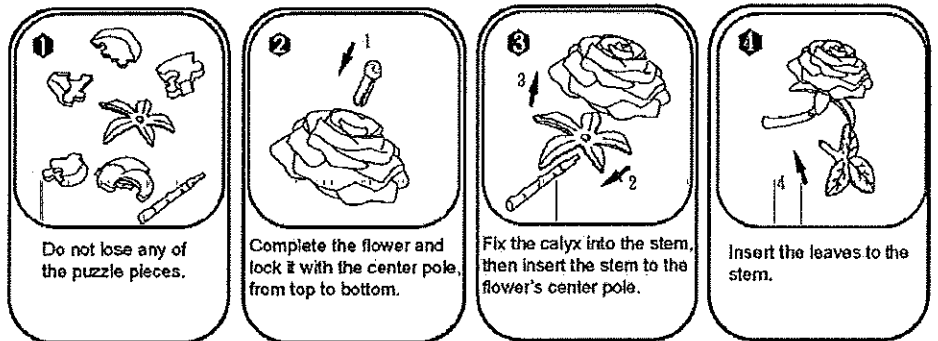

Crystal Puzzle

INSTRUCTION

Item no. 90113

Rose

 3D Jigsaw Puzzle

Not suitable for age below 14

INSTRUCTIONS

- Just follow the order of the puzzle pieces shape, the puzzle can be fixed easily. It would be very interesting, challenging to one's mind if it is fixed randomly.
- Please note: Follow the order and numbering of the drawings of the puzzle pieces pictured above. Ignore the numbers on the actual puzzle pieces, which are production numbers only.

PRODUCT CONTENT

- 44 individual pieces
- Instruction Manual

Warning:

含有細小配件可引至窒息，請勿交予3歲以下之兒童。

Small parts caused choking hazard.
Not suitable for children under 3 years.

* CUSTOMER SERVICE

If any piece is lost, please circle the particular piece in the diagram shown above and mail it together with your receipt of purchase to us, we will follow up soon. (Please mark: color of product)